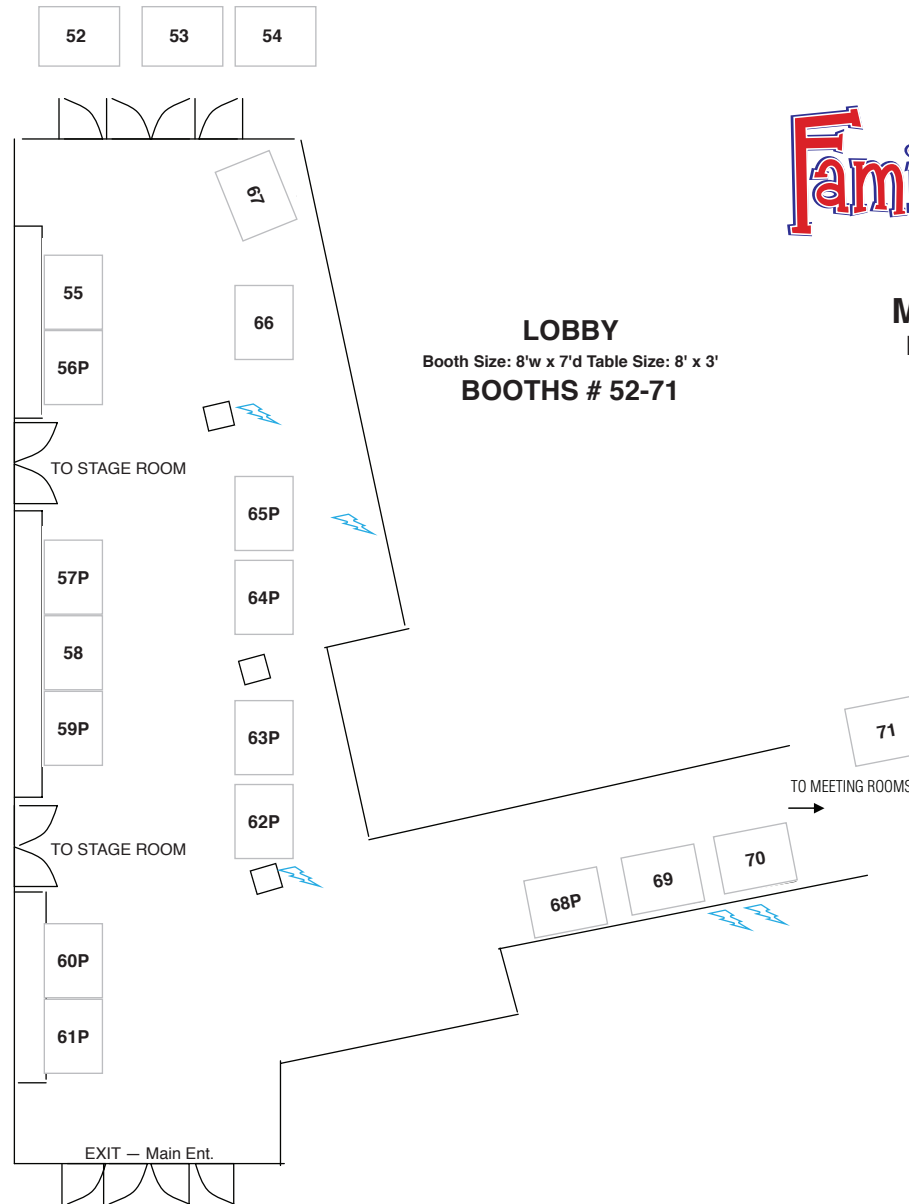

\* Room Set-ups cannot block doorways \*

# Family & Kid Fest

May 13th, 2011 3:00 p.m.-8 p.m.  
Lucchesi Community Center, Petaluma