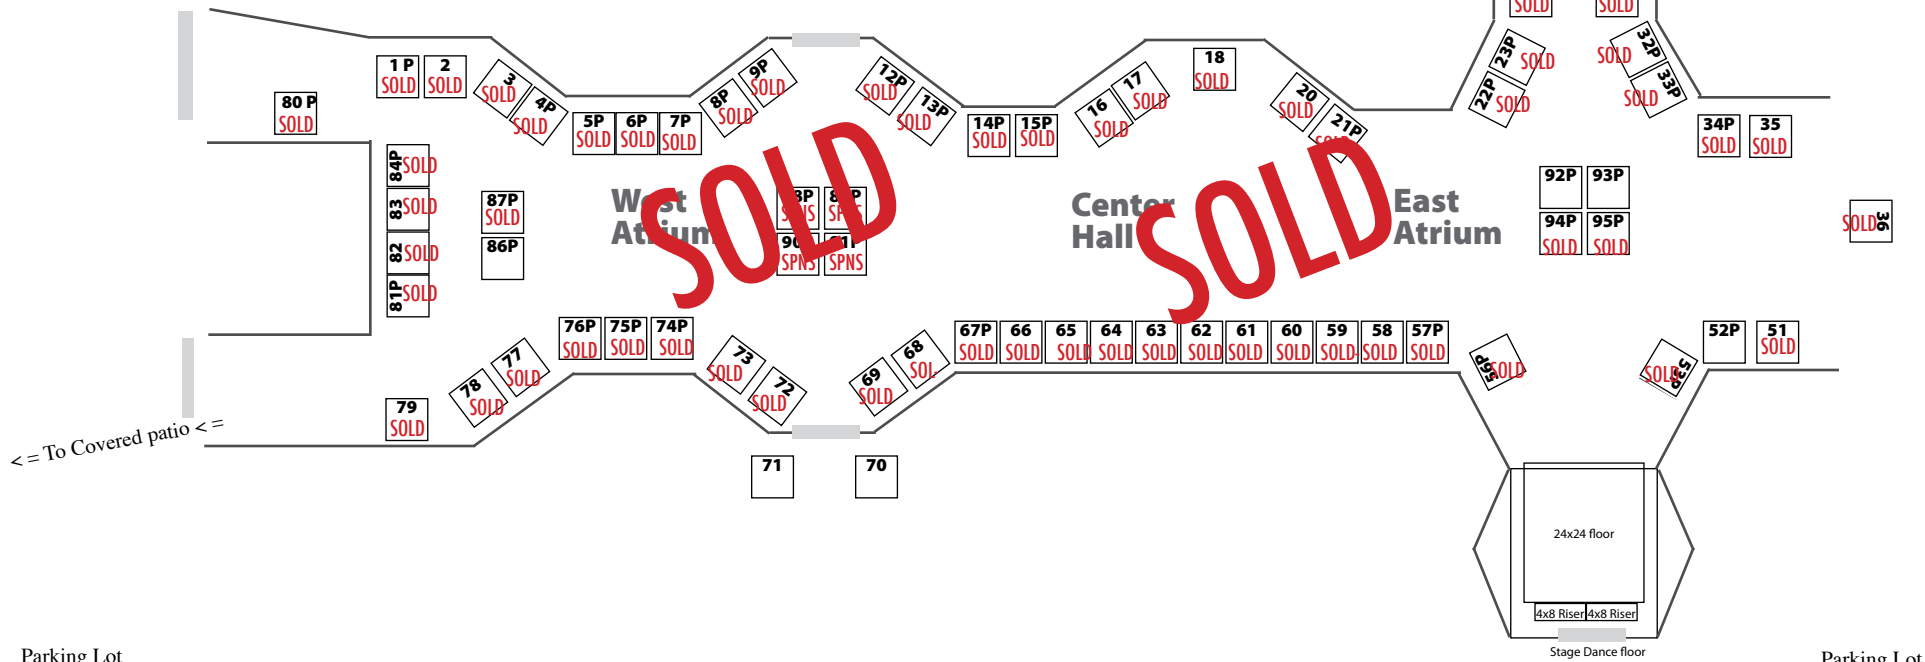

Space Dimensions:  
 Inside 8 x 5, 6' table  
 Outside 10x10 space

**EVENT ENTRANCE**

Family Life  
 Welcome Tent

Parking Lot

Parking Lot

Parking Lot